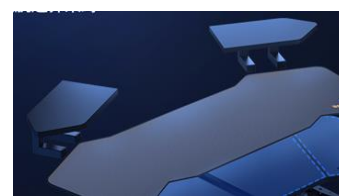

Line collector

Anti-slip Carbon fiber surface and E0 board inside

7 colors of LED lights

Height range: 750mm – 1200mm

High density cold steel frame

IPAD & Mobile phone holder

2 Independent platforms for monitor and displaying models