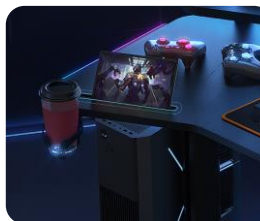

Line collector

Anti-slip Carbon fiber surface and E0 board inside

7 colors of LED lights

Height range: 750mm – 1200mm

High density cold steel frame

IPAD & Mobile phone holder

2 Independent platforms for monitor and displaying models